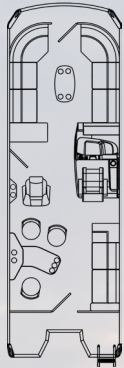

OPTIONAL FEATURES*

RGB Exterior Lighting Package (Underdeck & Aft Underwater)
Attivo Power Tower
Lusso Power Tower
JL Audio Tower Speakers
Higher Wattage Sound System
Extended Bimini for Power Top
Extended Bimini
Power Bimini
Bimini Attached Privacy Enclosure
Lillipad Diving Board
Lillipad Stern Boarding Ladder
Simrad NSX12 Digital Display (upgrade from standard NSX9)
Simrad NSX7 (upgrade from dash gauges)
Seastar Power Assist Steering
Upgrade Captain Chair to Bolster Recliner
Upgrade Fish Seats to High Back Recliners
Chaise Changing Room
Portable Bow Bench Insert
Portable Cup Holders (Set of 2)
In-Chaise Trash Receptacle
Trolling Motor Outlet
Additional In-Floor Table Base (Mounted)
Additional Rectangle Floatable Table & Kit
Saltwater Upgrade Package
Tube Protectant
Pro Series Ski Tow Bar
Xtreme Ski Tow Bar Black
Tetrapad for Xtreme Ski Tow Bar
Black Painted Helm Upgrade
Wash Down Station
Wireless Remote Option
Center-Toon In-Floor Storage
Pontoon Side Keel (Port & Starboard)
Fender Clips

**Viaggio has the right to change any options or features at any time*

DIAMANTE LAYOUTS

B

D-22B

22' Length | 8.5' Width

D-24B

24' Length | 8.5' Width

D-26B

26' Length | 8.5' Width

Q

D-22Q

22' Length | 8.5' Width

D-24Q

24' Length | 8.5' Width

D-26Q

26' Length | 8.5' Width

S

D-22S

22' Length | 8.5' Width

D-24S

24' Length | 8.5' Width

D-26S

26' Length | 8.5' Width

U