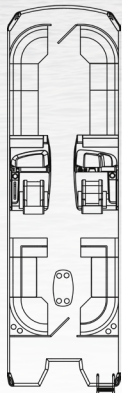

22' Length | 8.5' Width

D-24R

24' Length | 8.5' Width

T

D-22T

22' Length | 8.5' Width

D-24T

24' Length | 8.5' Width

D-26T

26' Length | 8.5' Width

UW

D-22UW

22' Length | 8.5' Width

D-24UW

24' Length | 8.5' Width

D-26UW

26' Length | 8.5' Width

SW

D-22SW

22' Length | 8.5' Width

D-24SW

24' Length | 8.5' Width

D-26SW

26' Length | 8.5' Width

QW

D-22QW

22' Length | 8.5' Width

D-24QW

24' Length | 8.5' Width

D-26QW

26' Length | 8.5' Width

BOATING PEACE OF MIND