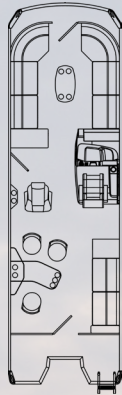

OPTIONAL FEATURES*

RGB Exterior Lighting Package (Underdeck & Aft Underwater)
Attivo Power Tower
Lusso Power Tower
JL Audio Tower Speakers
Higher Wattage Sound System
Extended Bimini for Power Top
Extended Bimini
Power Bimini
Bimini Attached Privacy Enclosure
Lillipad Diving Board
Lillipad Stern Boarding Ladder
Simrad NSX12 Digital Display (upgrade from standard NSX9)
Simrad NSX7 (upgrade from dash gauges)
Seastar Power Assist Steering
Upgrade Captain Chair to Bolster Recliner
Upgrade Fish Seats to High Back Recliners
Chaise Changing Room
Portable Bow Bench Insert
Portable Cup Holders (Set of 2)
In-Chaise Trash Receptacle
Trolling Motor Outlet
Additional In-Floor Table Base (Mounted)
Additional Rectangle Floatable Table & Kit
Saltwater Upgrade Package
Tube Protectant
Pro Series Ski Tow Bar
Xtreme Ski Tow Bar Black
Tetrapad for Xtreme Ski Tow Bar
Black Painted Helm Upgrade
Wash Down Station
Wireless Remote Option
Center-Toon In-Floor Storage
Pontoon Side Keel (Port & Starboard)
Fender Clips

**Viaggio has the right to change any options or features at any time*

DIAMANTE LAYOUTS

B

D-22B

22' Length | 8.5' Width

D-24B

24' Length | 8.5' Width

D-26B

26' Length | 8.5' Width

Q

D-22Q

22' Length | 8.5' Width

D-24Q

24' Length | 8.5' Width

D-26Q

26' Length | 8.5' Width

22' Length | 8.5' Width

D-24R

24' Length | 8.5' Width

T

D-22T

22' Length | 8.5' Width

D-24T

24' Length | 8.5' Width