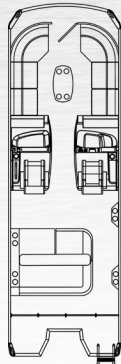

22' Length | 8.5' Width

D-24R

24' Length | 8.5' Width

T

D-22T

22' Length | 8.5' Width

D-24T

24' Length | 8.5' Width

D-26T

26' Length | 8.5' Width

UW

D-22UW

22' Length | 8.5' Width

D-24UW

24' Length | 8.5' Width

D-26UW

26' Length | 8.5' Width

SW

D-22SW

22' Length | 8.5' Width

D-24SW

24' Length | 8.5' Width

D-26SW

26' Length | 8.5' Width

QW

D-22QW

22' Length | 8.5' Width

D-24QW

24' Length | 8.5' Width

D-26QW

26' Length | 8.5' Width

BOATING PEACE OF MIND