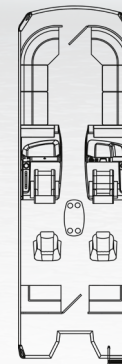

D-26T

26' Length | 8.5' Width

UW

D-22UW

22' Length | 8.5' Width

D-24UW

24' Length | 8.5' Width

D-26UW

26' Length | 8.5' Width

SW

D-22SW

22' Length | 8.5' Width

D-24SW

24' Length | 8.5' Width

D-26SW

26' Length | 8.5' Width

QW

D-22QW

22' Length | 8.5' Width

D-24QW

24' Length | 8.5' Width

D-26QW

26' Length | 8.5' Width

BOATING PEACE OF MIND

Included Standard with each of our 2024 Pontoon Boats

LIMITED LIFETIME STRUCTURAL WARRANTY on all main seam welds, including pontoon assembly, deck risers, and motor mounts for the original retail purchaser under non-commercial use.*