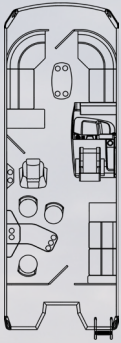

OPTIONAL FEATURES*

RGB Exterior Lighting Package (Underdeck & Aft Underwater)
Attivo Power Tower
Lusso Power Tower
JL Audio Tower Speakers
Higher Wattage Sound System
Extended Bimini for Power Top
Extended Bimini
Power Bimini
Bimini Attached Privacy Enclosure
Lillipad Diving Board
Lillipad Stern Boarding Ladder
Simrad NSX12 Digital Display (upgrade from standard NSX9)
Simrad NSX7 (upgrade from dash gauges)
Seastar Power Assist Steering
Upgrade Captain Chair to Bolster Recliner
Upgrade Fish Seats to High Back Recliners
Chaise Changing Room
Portable Bow Bench Insert
Portable Cup Holders (Set of 2)
In-Chaise Trash Receptacle
Trolling Motor Outlet
Additional In-Floor Table Base (Mounted)
Additional Rectangle Floatable Table & Kit
Saltwater Upgrade Package
Tube Protectant
Pro Series Ski Tow Bar
Xtreme Ski Tow Bar Black
Tetrapad for Xtreme Ski Tow Bar
Black Painted Helm Upgrade
Wash Down Station
Wireless Remote Option
Center-Toon In-Floor Storage
Pontoon Side Keel (Port & Starboard)
Fender Clips

**Viaggio has the right to change any options or features at any time*

DIAMANTE LAYOUTS

B

D-22B

22' Length | 8.5' Width

D-24B

24' Length | 8.5' Width

D-26B