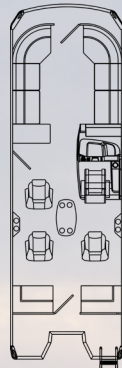

**Viaggio has the right to change any options or features at any time*

DIAMANTE LAYOUTS

B

D-22B

22' Length | 8.5' Width

D-24B

24' Length | 8.5' Width

D-26B

26' Length | 8.5' Width

Q

D-22Q

22' Length | 8.5' Width

D-24Q

24' Length | 8.5' Width

D-26Q

26' Length | 8.5' Width

S

D-22S

22' Length | 8.5' Width

D-24S

24' Length | 8.5' Width

D-26S

26' Length | 8.5' Width

U

D-22U

22' Length | 8.5' Width

D-24U

24' Length | 8.5' Width

D-26U

26' Length | 8.5' Width

R

D-22R