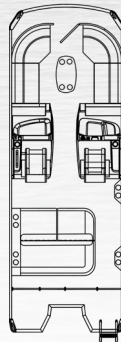

22' Length | 8.5' Width

D-24R

24' Length | 8.5' Width

T

D-22T

22' Length | 8.5' Width

D-24T

24' Length | 8.5' Width

D-26T

26' Length | 8.5' Width

UW

D-22UW

22' Length | 8.5' Width

D-24UW

24' Length | 8.5' Width

D-26UW

26' Length | 8.5' Width

SW

D-22SW

22' Length | 8.5' Width

D-24SW

24' Length | 8.5' Width

D-26SW

26' Length | 8.5' Width

QW

D-22QW

22' Length | 8.5' Width

D-24QW

24' Length | 8.5' Width

D-26QW

26' Length | 8.5' Width

BOATING PEACE OF MIND