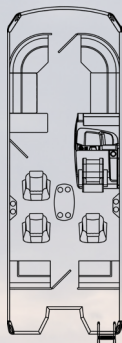

**Viaggio has the right to change any options or features at any time*

DIAMANTE LAYOUTS

B

D-22B

22' Length | 8.5' Width

D-24B

24' Length | 8.5' Width

D-26B

26' Length | 8.5' Width

Q

D-22Q

22' Length | 8.5' Width

D-24Q

24' Length | 8.5' Width

D-26Q

26' Length | 8.5' Width

S

D-22S

22' Length | 8.5' Width

D-24S

24' Length | 8.5' Width

D-26S

26' Length | 8.5' Width

U

22' Length | 8.5' Width

D-24R

24' Length | 8.5' Width

T

D-22T

22' Length | 8.5' Width

D-24T

24' Length | 8.5' Width