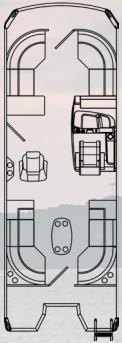

**Viaggio has the right to change any options or features at any time*

DIAMANTE LAYOUTS

B

D-22B

22' Length | 8.5' Width

D-24B

24' Length | 8.5' Width

D-26B

S

D-22S

22' Length | 8.5' Width

D-24S

24' Length | 8.5' Width

D-26S

26' Length | 8.5' Width

U

D-22U

22' Length | 8.5' Width

D-24U

24' Length | 8.5' Width

D-26U

26' Length | 8.5' Width

R

D-22R

22' Length | 8.5' Width

D-24R

24' Length | 8.5' Width

T

D-22T

22' Length | 8.5' Width

D-24T

24' Length | 8.5' Width