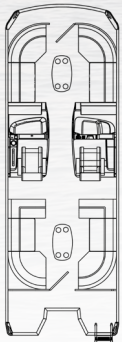

22' Length | 8.5' Width

D-24R

24' Length | 8.5' Width

T

D-22T

22' Length | 8.5' Width

D-24T

24' Length | 8.5' Width

D-26T

26' Length | 8.5' Width

UW

D-22UW

22' Length | 8.5' Width

D-24UW

24' Length | 8.5' Width

D-26UW

26' Length | 8.5' Width

SW

D-22SW

22' Length | 8.5' Width

D-24SW

24' Length | 8.5' Width

D-26SW

26' Length | 8.5' Width

QW

D-22QW

22' Length | 8.5' Width

D-24QW

24' Length | 8.5' Width

D-26QW

26' Length | 8.5' Width

BOATING PEACE OF MIND