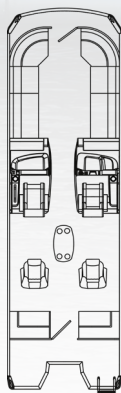

22' Length | 8.5' Width

D-24R

24' Length | 8.5' Width

T

D-22T

22' Length | 8.5' Width

D-24T

24' Length | 8.5' Width

D-26T

26' Length | 8.5' Width

UW

D-22UW

22' Length | 8.5' Width

D-24UW

24' Length | 8.5' Width

D-26UW

26' Length | 8.5' Width

SW

D-22SW

22' Length | 8.5' Width

D-24SW

24' Length | 8.5' Width

D-26SW

26' Length | 8.5' Width

QW

D-22QW

22' Length | 8.5' Width

D-24QW

24' Length | 8.5' Width

D-26QW

26' Length | 8.5' Width

BOATING PEACE OF MIND