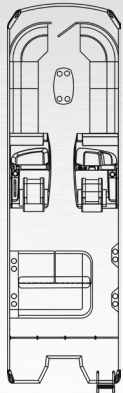

22' Length | 8.5' Width

D-24R

24' Length | 8.5' Width

T

D-22T

22' Length | 8.5' Width

D-24T

24' Length | 8.5' Width

D-26T

26' Length | 8.5' Width

UW

D-22UW

22' Length | 8.5' Width

D-24UW

24' Length | 8.5' Width

D-26UW

26' Length | 8.5' Width

SW

D-22SW

22' Length | 8.5' Width

D-24SW

24' Length | 8.5' Width

D-26SW

26' Length | 8.5' Width

QW

D-22QW

22' Length | 8.5' Width

D-24QW

24' Length | 8.5' Width

D-26QW

26' Length | 8.5' Width

BOATING PEACE OF MIND