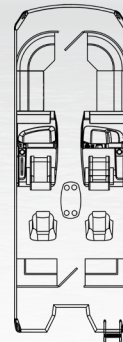

22' Length | 8.5' Width

D-24R

24' Length | 8.5' Width

T

D-22T

22' Length | 8.5' Width

D-24T

24' Length | 8.5' Width

D-26T

26' Length | 8.5' Width

UW

D-22UW

22' Length | 8.5' Width

D-24UW

24' Length | 8.5' Width

D-26UW

26' Length | 8.5' Width

SW

D-22SW

22' Length | 8.5' Width

D-24SW

24' Length | 8.5' Width

D-26SW

26' Length | 8.5' Width

QW

D-22QW

22' Length | 8.5' Width

D-24QW

24' Length | 8.5' Width

D-26QW

26' Length | 8.5' Width

BOATING PEACE OF MIND