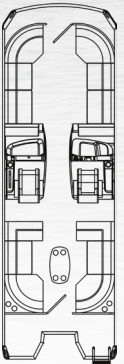

22' Length | 8.5' Width

D-24R

24' Length | 8.5' Width

T

D-22T

22' Length | 8.5' Width

D-24T

24' Length | 8.5' Width

D-26T

26' Length | 8.5' Width

UW

D-22UW

22' Length | 8.5' Width

D-24UW

24' Length | 8.5' Width

D-26UW

26' Length | 8.5' Width

SW

D-22SW

22' Length | 8.5' Width

D-24SW

24' Length | 8.5' Width

D-26SW

26' Length | 8.5' Width

QW

D-22QW

22' Length | 8.5' Width

D-24QW

24' Length | 8.5' Width

D-26QW

26' Length | 8.5' Width

BOATING PEACE OF MIND