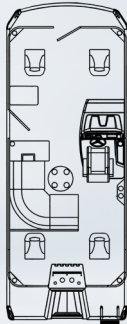

**Viaggio has the right to change any options or features at any time*

LAGO Z LAYOUTS

View all our Lago Z Layouts at a glance

C

Z-20C

20' Length | 8.5' Width

Z-22C

22' Length | 8.5' Width

Z-24C

24' Length | 8.5' Width

F

Z-20F

20' Length | 8.5' Width

Z-22F

22' Length | 8.5' Width

H