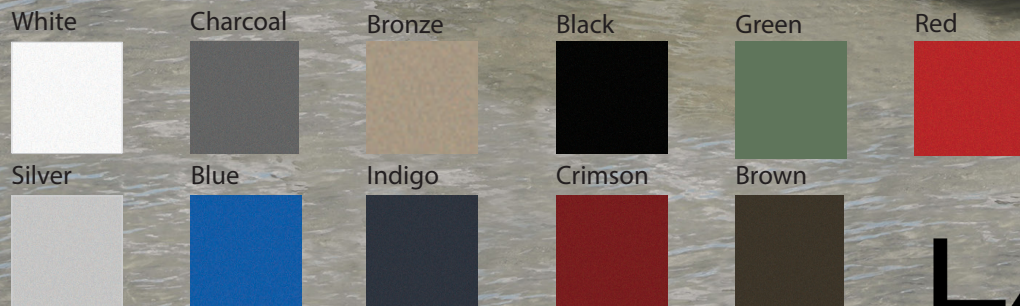

VIAGGIO

LAGO Z
2024

OPTIONAL EXTERIOR COLORS

LAGO Z

The Lago now features a luxury line. This exciting new product offers many of the luxurious standard amenities (raised helm, chrome decals, recessed speakers/cupholders built into the backrest, and diamond pattern stitched furniture) and options more common for a premium line, while featuring base pricing that rivals many brands' mid-line boats.