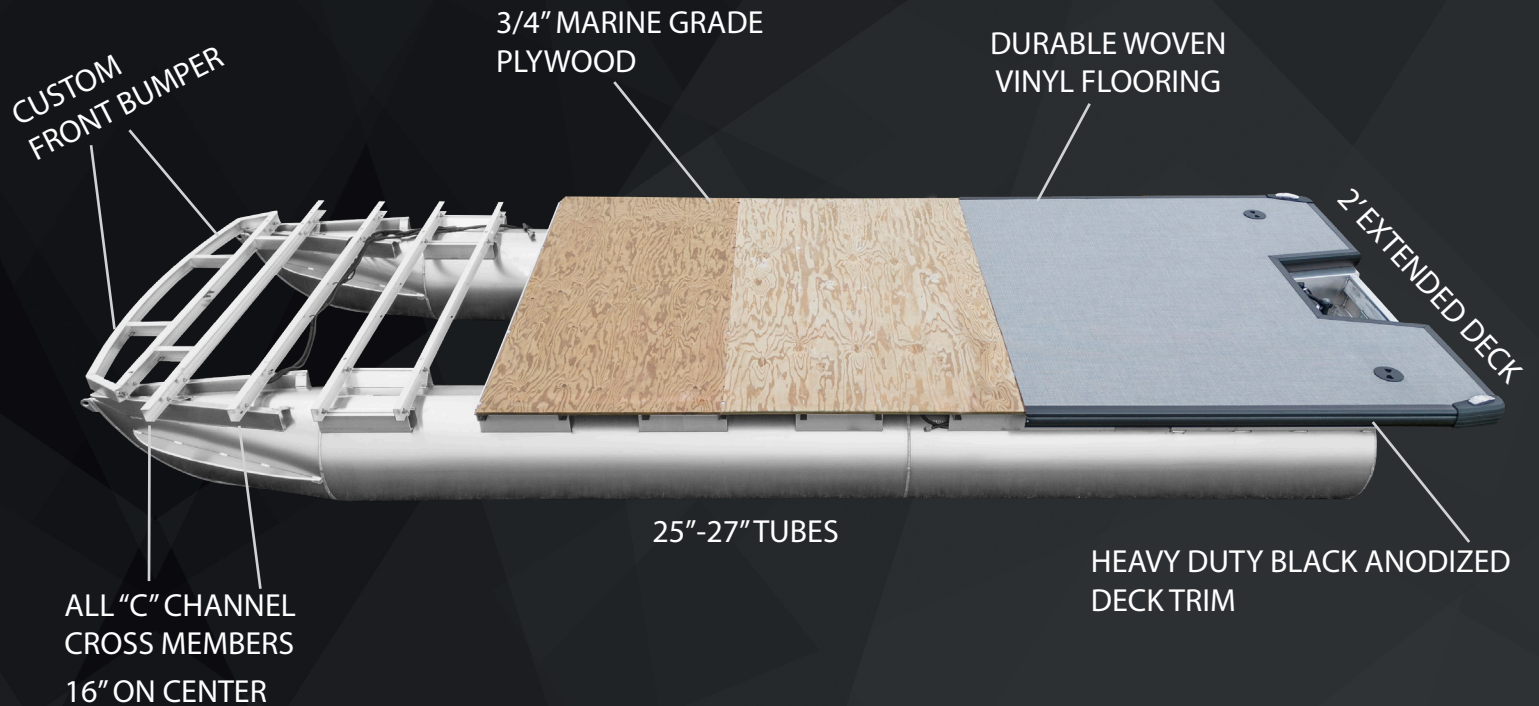

UNMATCHED STRUCTURE

American Made Quality from the Bottom Up

TOUGH FRONT END

Our boats have an extremely durable front bumper that is fully welded, created from reinforced 3" extruded aluminum C-Channel.

AUTOMOTIVE & RESIDENTIAL STRUCTURE

The majority of our structural cross members are 16" on center similar to home construction. This provides a better structure and one that can take on many years of use.

THE BEST
RIDE IN THE
BUSINESS

UNRIVALED WELDS

Our team uses a combination of TIG hand welding and robotic MIG welds. We are so confident in our work that we provide a **limited lifetime warranty** on all our welds!

KEEP IT DRY

We include oversized spray deflectors on all our boats to make a dry ride every time.

CONSISTENT PRODUCTION

Every boat we build is on the same production line and crafted with the same excellence and integrity across the board.