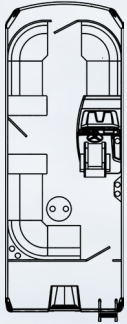

*Viaggio has the right to change any options or features at any time

OPTIONAL FEATURES*

Upgrade Fish Seats to Recliners
Seat Slider for Mate Chairs
Gas Assisted Seat Pedestal
Portable Bow Bench Insert
Portable Cup Holders (Set of 2)
In-Chaise Trash Receptacle
Trolling Motor Package
Additional Round Floatable Table & Kit
Black Rectangle Table Kit Exchange
Saltwater Package
Tube Protectant
Lillipad Diving Board
Lillipad Stern Boarding Ladder
Wireless Phone Charger
Bimini Attached Privacy Enclosure
Pro Series Ski Tow Bar
Xtreme Ski Tow Bar (Black)
Power Bimini
Extended Bimini for Power Bimini
Extended Bimini
Raw Water Wash Down Station
ACR Battery Management System
Sound System Upgrade
Attivo Power Tower
Lusso Power Tower
JL Audio Tower Speakers
Wireless Audio Remote
Cooled / Heated Cup Holders
Black Painted Helm Upgrade
Center-Toon In-Floor Storage
Pontoon Side Keel (Port & Starboard)
Fender Clips
RGB Exterior Lighting Package
RGB Interior Lighting Package
LED Exterior Lighting Package

**Viaggio has the right to change any options or features at any time*

LAGO Z LAYOUTS

View all our Lago Z Layouts at a glance

C

Z-20C

20' Length | 8.5' Width

Z-22C

22' Length | 8.5' Width

Z-24C

24' Length | 8.5' Width

F

Z-20F

20' Length | 8.5' Width

Z-22F

22' Length | 8.5' Width

H