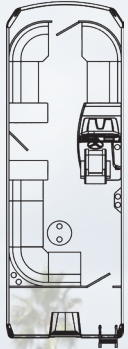

*Viaggio has the right to change any options or features at any time

OPTIONAL FEATURES*

Upgrade Fish Seats to Recliners
Seat Slider for Mate Chairs
Gas Assisted Seat Pedestal
Portable Bow Bench Insert
Portable Cup Holders (Set of 2)
In-Chaise Trash Receptacle
Trolling Motor Package
Additional Round Floatable Table & Kit
Black Rectangle Table Kit Exchange
Saltwater Package
Tube Protectant
Lillipad Diving Board
Lillipad Stern Boarding Ladder
Wireless Phone Charger
Bimini Attached Privacy Enclosure
Pro Series Ski Tow Bar
Xtreme Ski Tow Bar (Black)
Power Bimini
Extended Bimini for Power Bimini
Extended Bimini
Raw Water Wash Down Station
ACR Battery Management System
Sound System Upgrade
Attivo Power Tower
Lusso Power Tower
JL Audio Tower Speakers
Wireless Audio Remote
Cooled / Heated Cup Holders
Black Painted Helm Upgrade
Center-Toon In-Floor Storage
Pontoon Side Keel (Port & Starboard)
Fender Clips
RGB Exterior Lighting Package
RGB Interior Lighting Package
LED Exterior Lighting Package

**Viaggio has the right to change any options or features at any time*

LAGO Z LAYOUTS

View all our Lago Z Layouts at a glance

C

Z-20C

20' Length | 8.5' Width

Z-22C

22' Length | 8.5' Width

Z-24C

24' Length | 8.5' Width

F

Z-20F

20' Length | 8.5' Width

Z-22F

22' Length | 8.5' Width

H