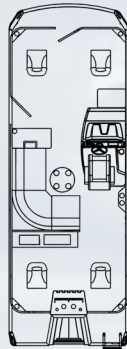

*Viaggio has the right to change any options or features at any time

OPTIONAL FEATURES*

Upgrade Fish Seats to Recliners
Seat Slider for Mate Chairs
Gas Assisted Seat Pedestal
Portable Bow Bench Insert
Portable Cup Holders (Set of 2)
In-Chaise Trash Receptacle
Trolling Motor Package
Additional Round Floatable Table & Kit
Black Rectangle Table Kit Exchange
Saltwater Package
Tube Protectant
Lillipad Diving Board
Lillipad Stern Boarding Ladder
Wireless Phone Charger
Bimini Attached Privacy Enclosure
Pro Series Ski Tow Bar
Xtreme Ski Tow Bar (Black)
Power Bimini
Extended Bimini for Power Bimini
Extended Bimini
Raw Water Wash Down Station
ACR Battery Management System
Sound System Upgrade
Attivo Power Tower
Lusso Power Tower
JL Audio Tower Speakers
Wireless Audio Remote
Cooled / Heated Cup Holders
Black Painted Helm Upgrade
Center-Toon In-Floor Storage
Pontoon Side Keel (Port & Starboard)
Fender Clips
RGB Exterior Lighting Package
RGB Interior Lighting Package
LED Exterior Lighting Package

**Viaggio has the right to change any options or features at any time*

LAGO Z LAYOUTS

View all our Lago Z Layouts at a glance

C

Z-20C

20' Length | 8.5' Width

Z-22C

22' Length | 8.5' Width

Z-24C

24' Length | 8.5' Width

F

Z-20F

20' Length | 8.5' Width

Z-22F

22' Length | 8.5' Width

H