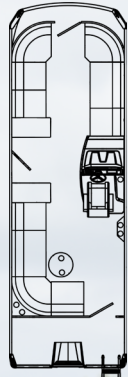

*Viaggio has the right to change any options or features at any time

OPTIONAL FEATURES*

Upgrade Fish Seats to Recliners
Seat Slider for Mate Chairs
Gas Assisted Seat Pedestal
Portable Bow Bench Insert
Portable Cup Holders (Set of 2)
In-Chaise Trash Receptacle
Trolling Motor Package
Additional Round Floatable Table & Kit
Black Rectangle Table Kit Exchange
Saltwater Package
Tube Protectant
Lillipad Diving Board
Lillipad Stern Boarding Ladder
Wireless Phone Charger
Bimini Attached Privacy Enclosure
Pro Series Ski Tow Bar
Xtreme Ski Tow Bar (Black)
Power Bimini
Extended Bimini for Power Bimini
Extended Bimini
Raw Water Wash Down Station
ACR Battery Management System
Sound System Upgrade
Attivo Power Tower
Lusso Power Tower
JL Audio Tower Speakers
Wireless Audio Remote
Cooled / Heated Cup Holders
Black Painted Helm Upgrade
Center-Toon In-Floor Storage
Pontoon Side Keel (Port & Starboard)
Fender Clips
RGB Exterior Lighting Package
RGB Interior Lighting Package
LED Exterior Lighting Package

**Viaggio has the right to change any options or features at any time*

LAGO Z LAYOUTS

View all our Lago Z Layouts at a glance

C

Z-20C

20' Length | 8.5' Width

Z-22C

22' Length | 8.5' Width

Z-24C

24' Length | 8.5' Width

F

Z-20F

20' Length | 8.5' Width

Z-22F

22' Length | 8.5' Width

H