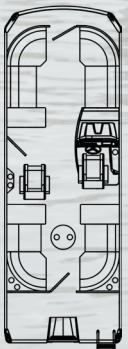

U

Z-20U

20' Length | 8.5' Width

Z-22U

22' Length | 8.5' Width

Z-24U

24' Length | 8.5' Width

BUILD YOUR
VIAGGIO

BOATING PEACE OF MIND

Included Standard with each of our 2024 Pontoon Boats

LIMITED LIFETIME STRUCTURAL WARRANTY on all main seam welds, including pontoon assembly, deck risers, and motor mounts for the original retail purchaser under non-commercial use.*