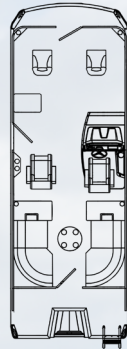

**Viaggio has the right to change any options or features at any time*

LAGO Z LAYOUTS

View all our Lago Z Layouts at a glance

C

Z-20C

20' Length | 8.5' Width

Z-22C

22' Length | 8.5' Width

Z-24C

24' Length | 8.5' Width

F

Z-20F

20' Length | 8.5' Width

Z-22F

22' Length | 8.5' Width

H

Z-22H

22' Length | 8.5' Width

Q

Z-22Q

22' Length | 8.5' Width

Z-24Q

24' Length | 8.5' Width

R